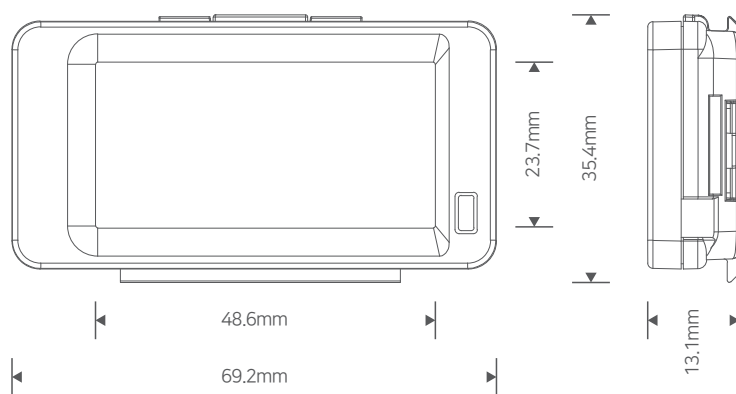

# InforTab R213

Dimensions(mm): 69.2 x 35.4 x 13.1

Active Display Area(mm): 48.6 x 23.7

Bezel Color	White, Black
Display Technology	Full Graphic E-ink Display
Weight(g)	28.8
Resolution(Pixels)	250 x 122
Pixel Density	130 dpi
Pixel Colors	B/W/R, B/W/Y
Viewing Angle	Nearly 180°
Usable Pages	7 pages
Operating Temperature	0 ~ 40°C