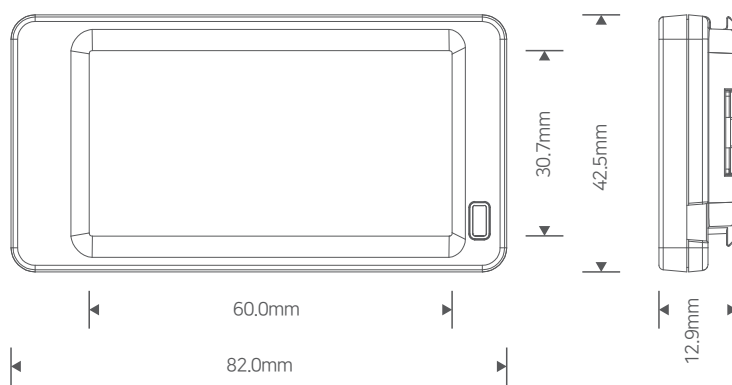

InforTab R266

Dimensions(mm): 82.0 x 42.5 x 12.9
Active Display Area(mm): 60.0 x 30.7

Technical Details

Bezel Color	White, Black	Battery Lifetime (Room Temperature)	7 Years(3 Updates / Day, Based On Room Temperature)
Display Technology	Full Graphic E-ink Display	Battery	3V Lithium Manganese Dioxide Button Cell Battery
Weight(g)	39.7	Encryption	AES-128
Resolution(Pixels)	296 x 152	Packaging Unit	300 InforTab / Box
Pixel Density	125 dpi	NFC	Operating Frequency 13.56 MHz
Pixel Colors	B/W/R	LED	Red / Green / Blue
Viewing Angle	Nearly 180°	ESL Operating Frequency	2.4 GHz
Usable Pages	Up to 7 pages	Wireless Firmware Update	Available
Operating Temperature	0 ~ 40°C	Compliance	KC, JAPAN-MIC