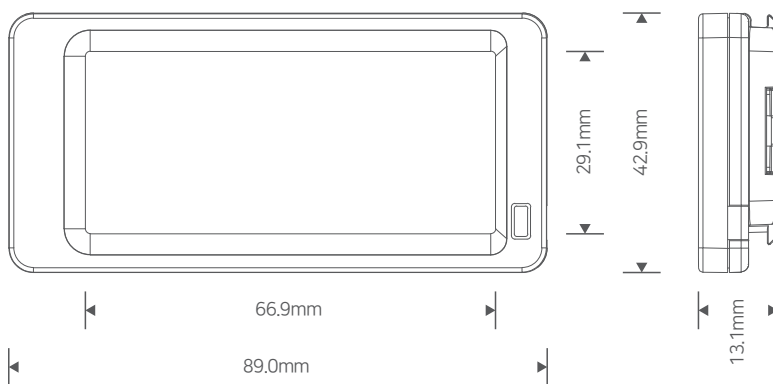

InforTab R290

Dimensions(mm) : 89.0 x 42.9 x 13.1
Active Display Area(mm) : 66.9 x 29.1

Technical Details

| | | | |
|-----------------------|----------------------------|-------------------------------------|---|
| Bezel Color | White, Black | Battery Lifetime (Room Temperature) | 7 Years(3 Updates / Day, Based On Room Temperature) |
| Display Technology | Full Graphic E-ink Display | Battery | 3V Lithium Manganese Dioxide Button Cell Battery |
| Weight(g) | 42 | Encryption | AES-128 |
| Resolution(Pixels) | 296 x 128 | Packaging Unit | 270 InforTab / Box |
| Pixel Density | 112 dpi | NFC | Operating Frequency 13.56 MHz |
| Pixel Colors | B/W/R, B/W/Y | LED | Red / Green / Blue |
| Viewing Angle | Nearly 180° | ESL Operating Frequency | 2.4 GHz |
| Usable Pages | Up to 7 pages | Wireless Firmware Update | Available |
| Operating Temperature | 0 ~ 40°C | Compliance | KC, CE, FCC, JAPAN-MIC, WPC, EAC |